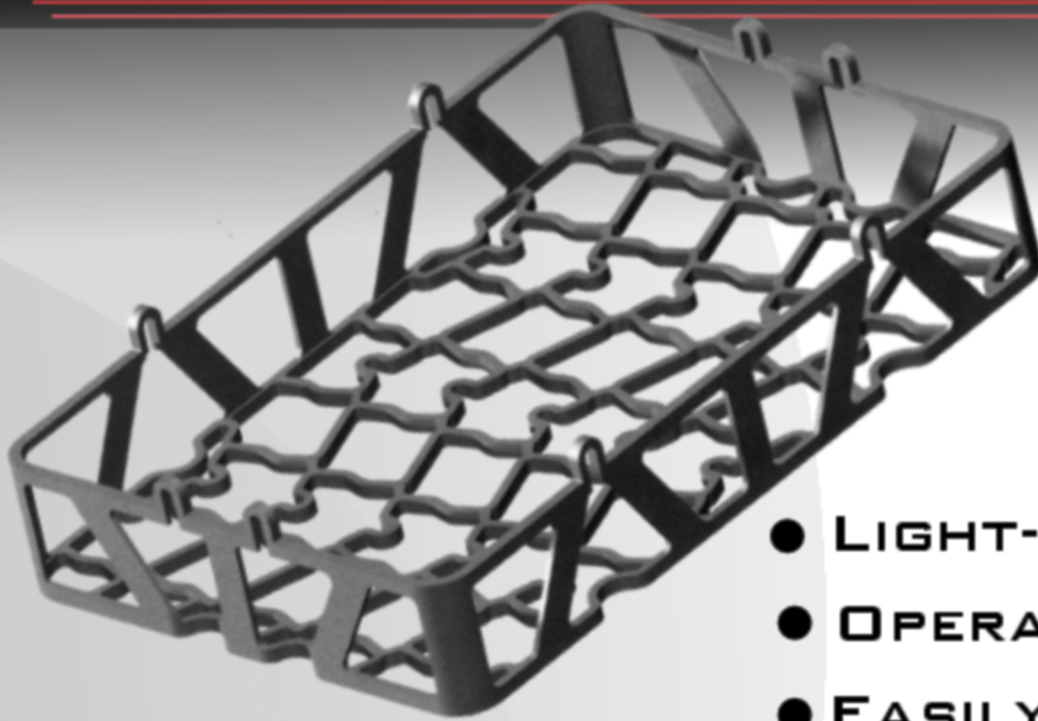

CAST-LITE BASKET SERIES

STEELTECH
Improve your bottom line.™

- LIGHT-WEIGHT DESIGN
- OPERATOR FRIENDLY
- EASILY STACKABLE
- ENERGY EFFICIENT
- INCREASES THROUGHPUT
- LONGER SERVICE LIFE
- CUSTOM SIZES AVAILABLE